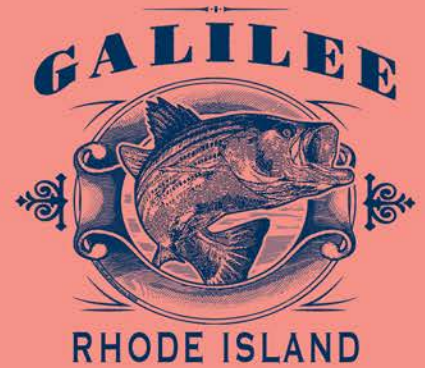

MAINE

TOP2336 - SPORTSMAN LAB

PRINT LOCATION & SIZE:

BACK 12" x 9"

LEFT CHEST 4" x 3.5"

**TOPSAIL
INK & IMAGE**
VINTAGE INSPIRED DESIGN

GALILEE

ESTD

1636

THE PINNACLE OF SPORTSMANSHIP

RHODE ISLAND

TOP2338 - SPORTSMAN STRIPED BASS

PRINT LOCATION & SIZE:

BACK 12" x 9"

LEFT CHEST 4" x 3.5"

**TOPSAIL
INK & IMAGE**
VINTAGE INSPIRED DESIGN