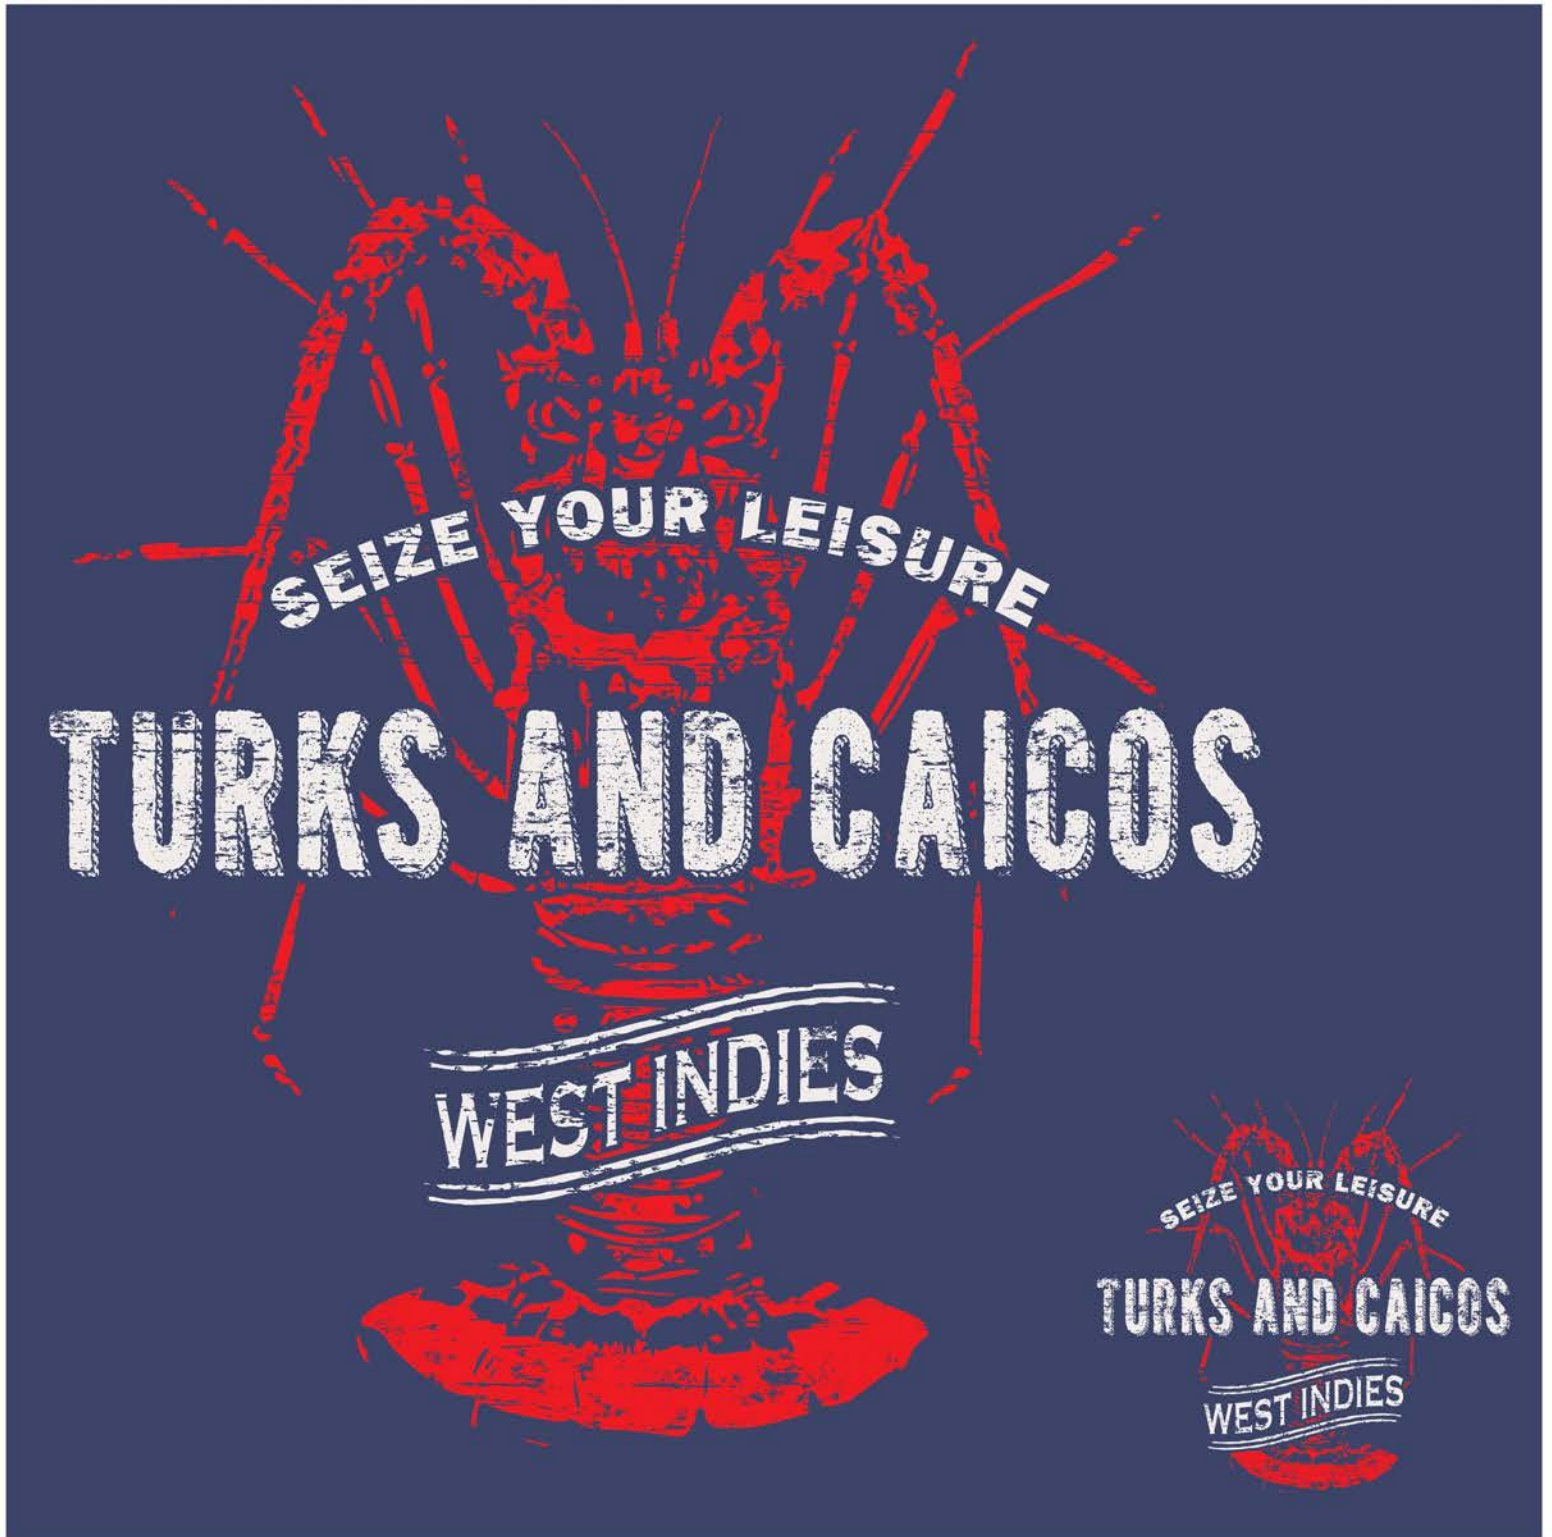

TOP2376 - SEIZE YOUR LEISURE SPINY LOBSTER

PRINT LOCATION & SIZE:

BACK 10" x 13"

LEFT CHEST 3.5" x 4"

**TOPSAIL
INK & IMAGE**
VINTAGE INSPIRED DESIGN