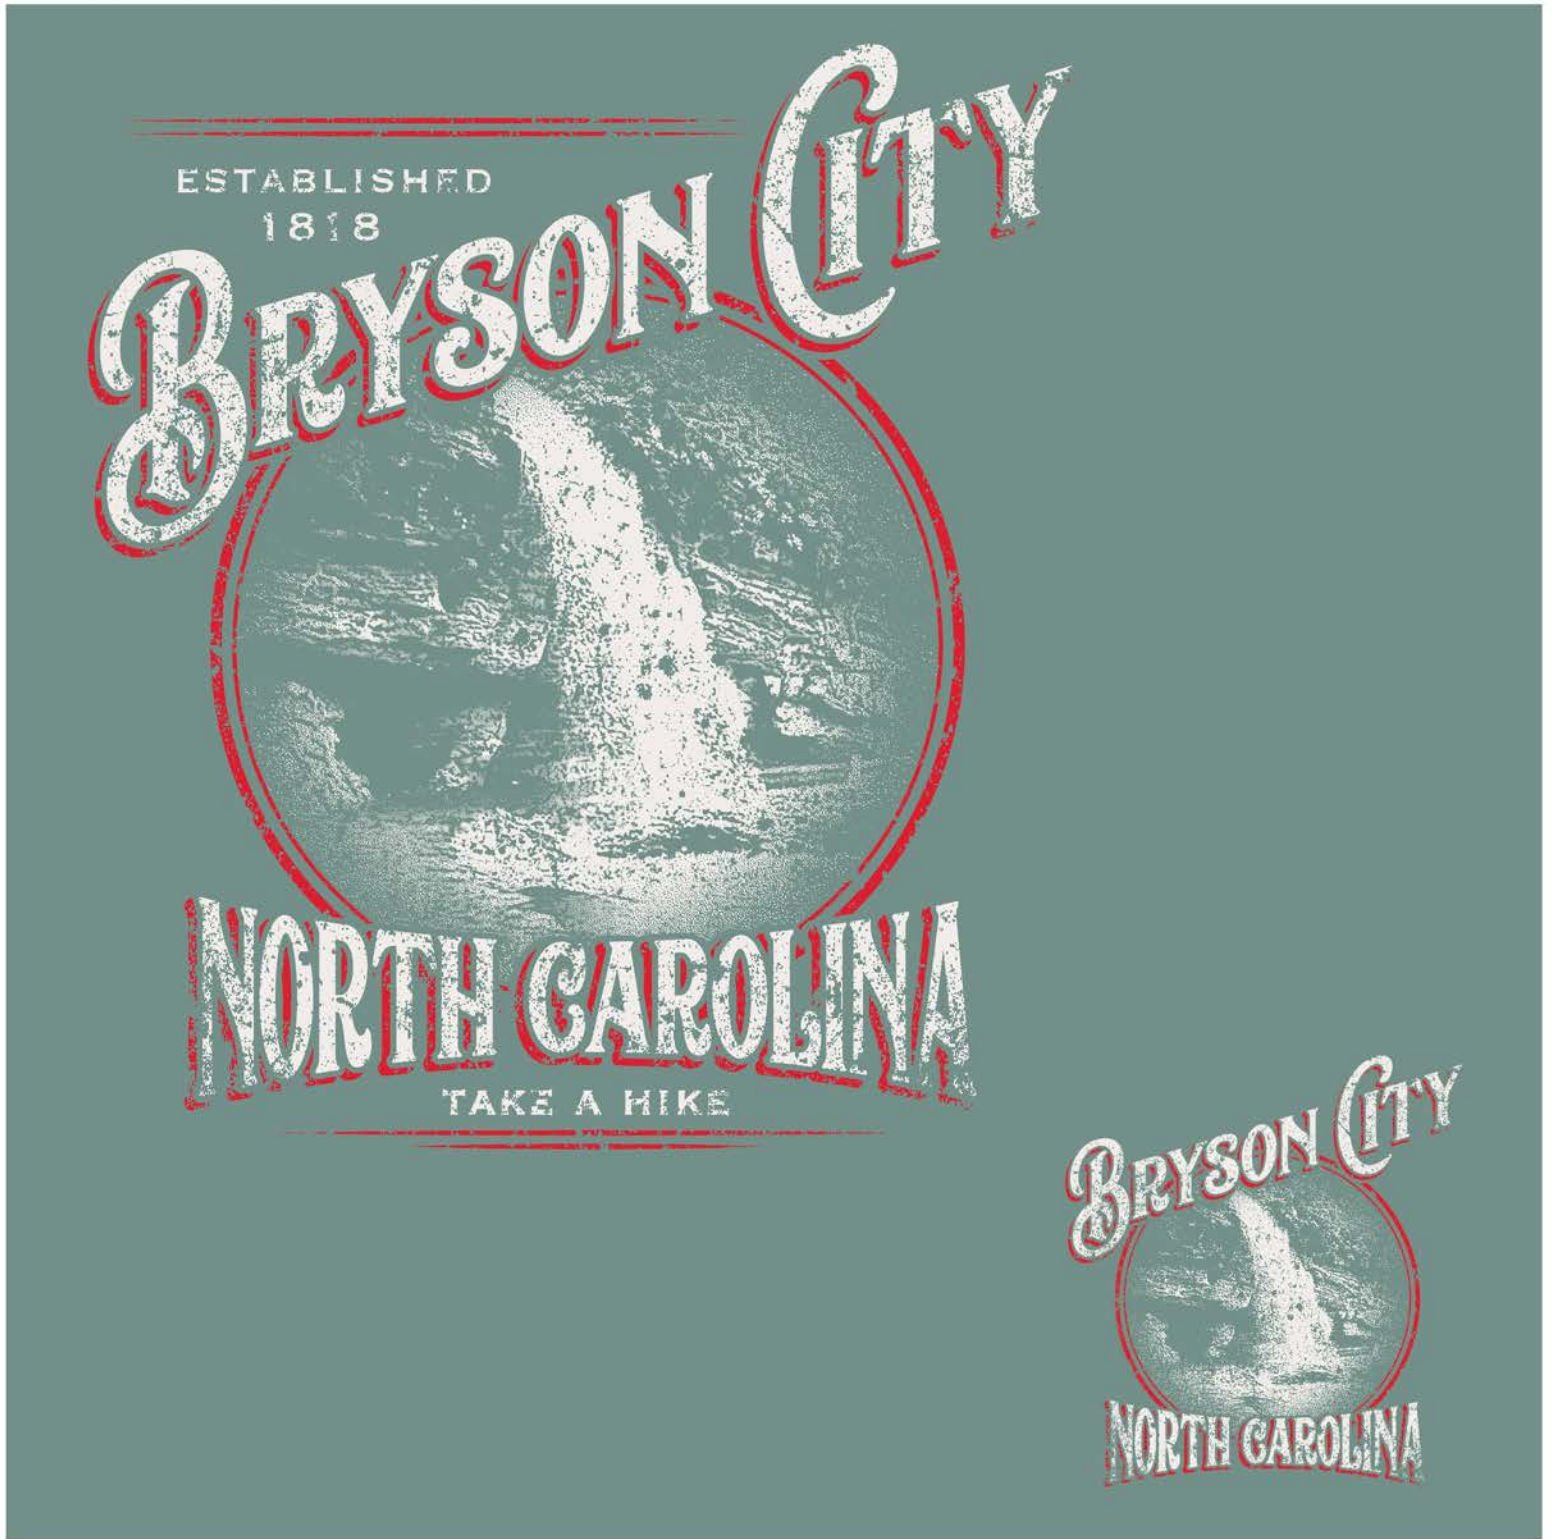

ESTABLISHED
1818
BRYSON CITY

NORTH CAROLINA
TAKE A HIKE

TOP2340 - SLANTED GRIZZLY

PRINT LOCATION & SIZE:

BACK 11.5" x 12.5"

LEFT CHEST 3.5" x 3.5"

**TOPSAIL
INK & IMAGE**
VINTAGE INSPIRED DESIGN

TOP2342 - SLANTED WATERFALL