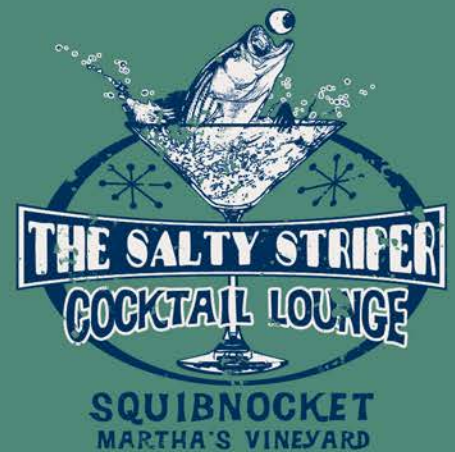

CHARLESTON
SOUTH CAROLINA

TOP2354 - COCKTAIL LOUNGE MARLIN

PRINT LOCATION & SIZE:

BACK 12" x 11"

LEFT CHEST 4" x 4"

EDITABLE TEXT: LOCATION LINE ONLY

**TOPSAIL
INK & IMAGE**
VINTAGE INSPIRED DESIGN

SQUIBNOCKET
MARTHA'S VINEYARD

TOP2356 - COCKTAIL LOUNGE STRIPER

PRINT LOCATION & SIZE:

BACK 12" x 11"

LEFT CHEST 4" x 4"

EDITABLE TEXT: LOCATION LINE ONLY

**TOPSAIL
INK & IMAGE**
VINTAGE INSPIRED DESIGN

TOP2370 - CAN'T CHANGE DIRECTION

PRINT LOCATION & SIZE: