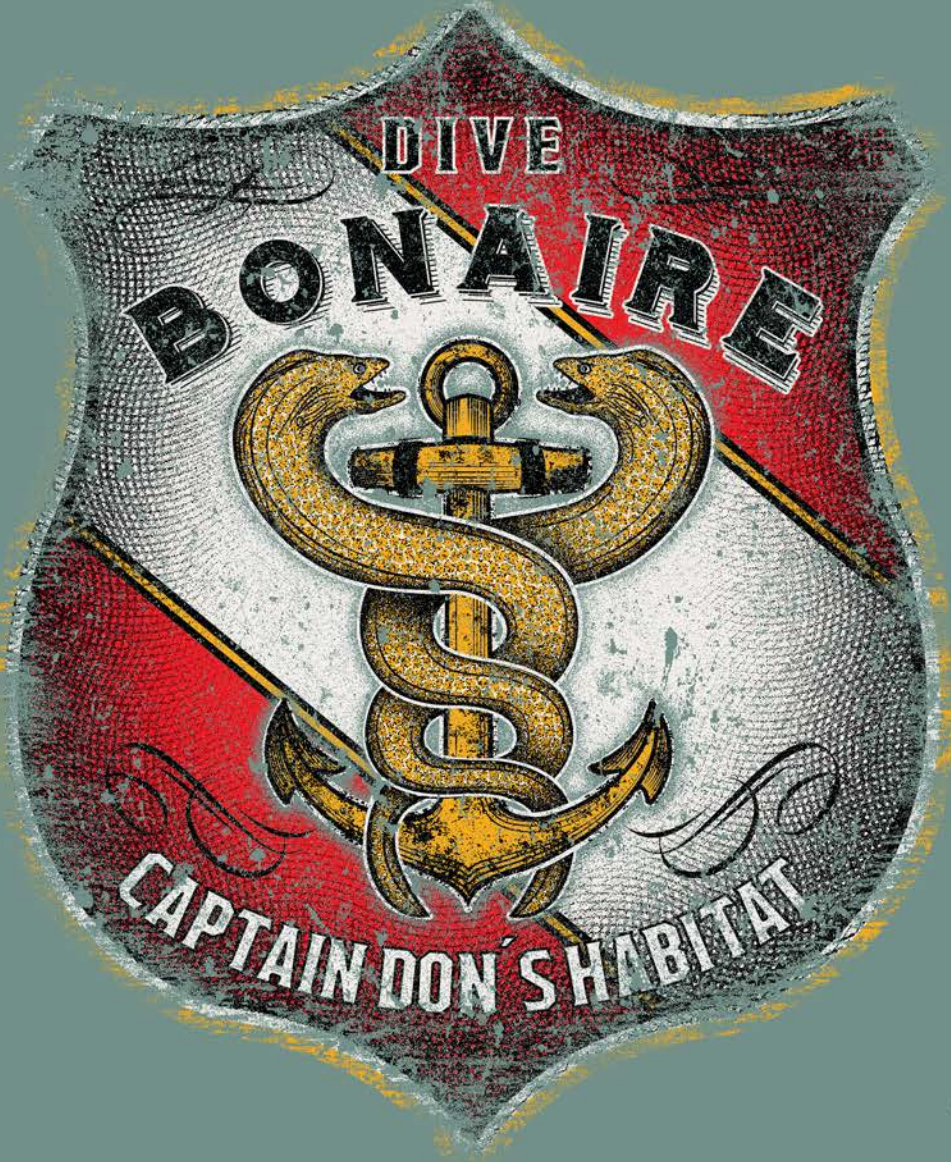

TOP2384 - DIVE CREST MORAY EELS

PRINT LOCATION & SIZE:

BACK 12" x 15"

LEFT CHEST 3.5" x 4"

72^{PC}
MINIMUM
ORDER

**TOPSAIL
INK & IMAGE**
VINTAGE INSPIRED DESIGN