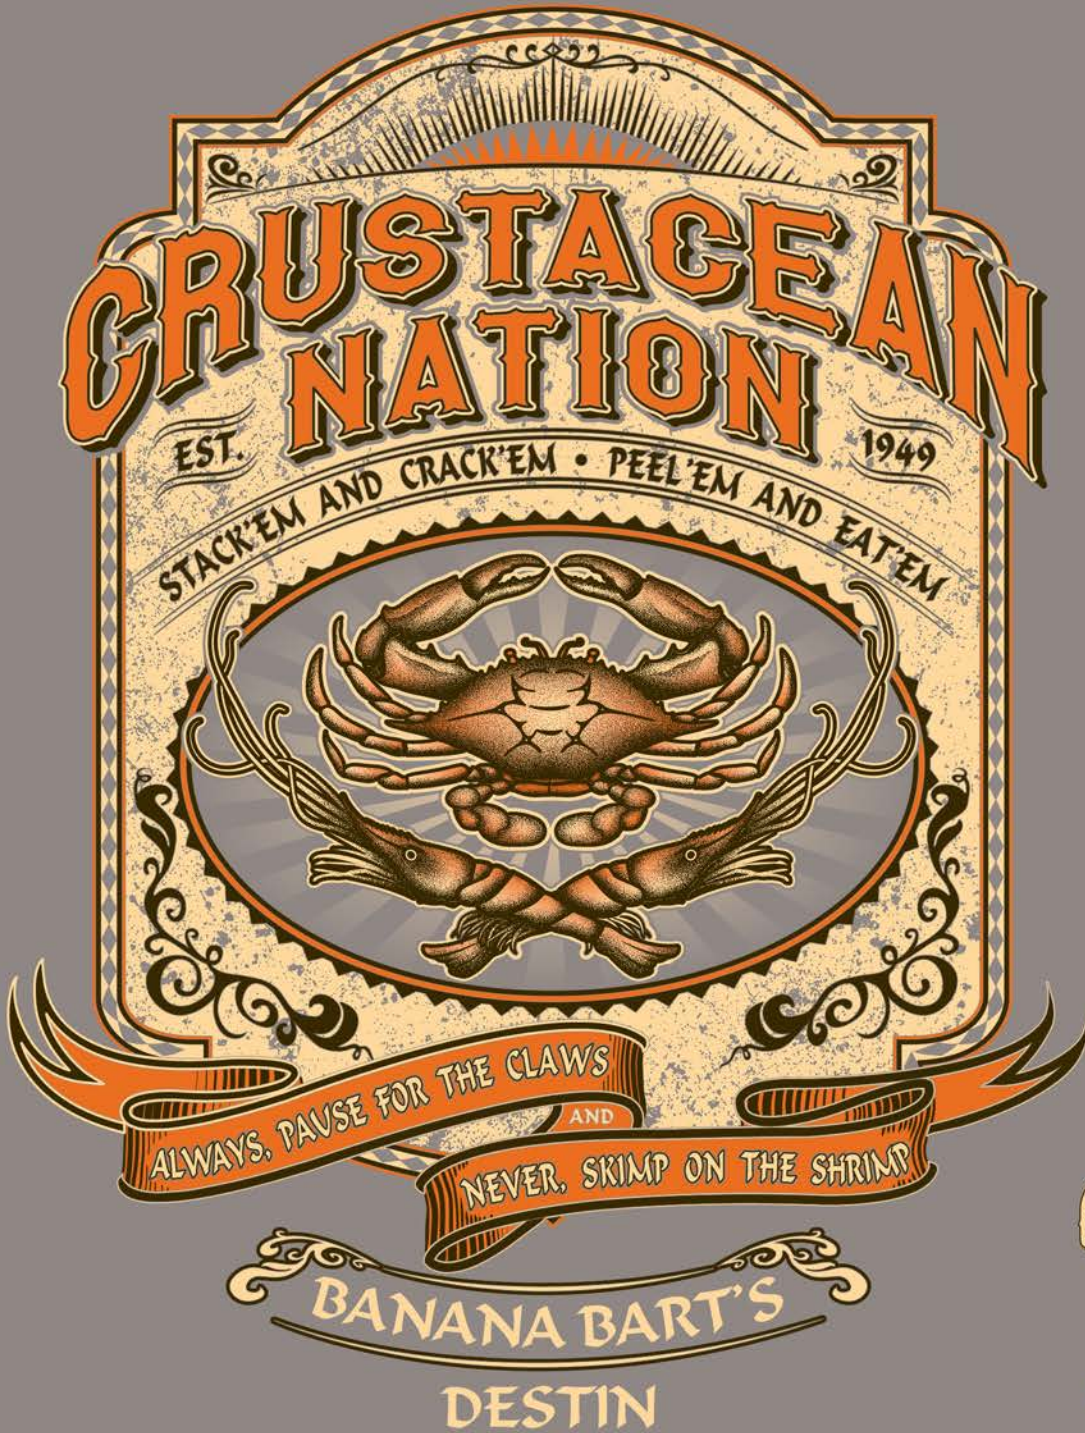

BACK 10" x 13"

LEFT CHEST 3.75" x 3.5"

EDITABLE TEXT: LOCATION LINE ONLY

**TOPSAIL
INK & IMAGE**
VINTAGE INSPIRED DESIGN

TOP2398A - COMPASS NAVY INK
TOP2398N - COMPASS OFF WHITE INK
PRINT LOCATION & SIZE:
BACK 11" x 11"
LEFT CHEST 4" x 4"