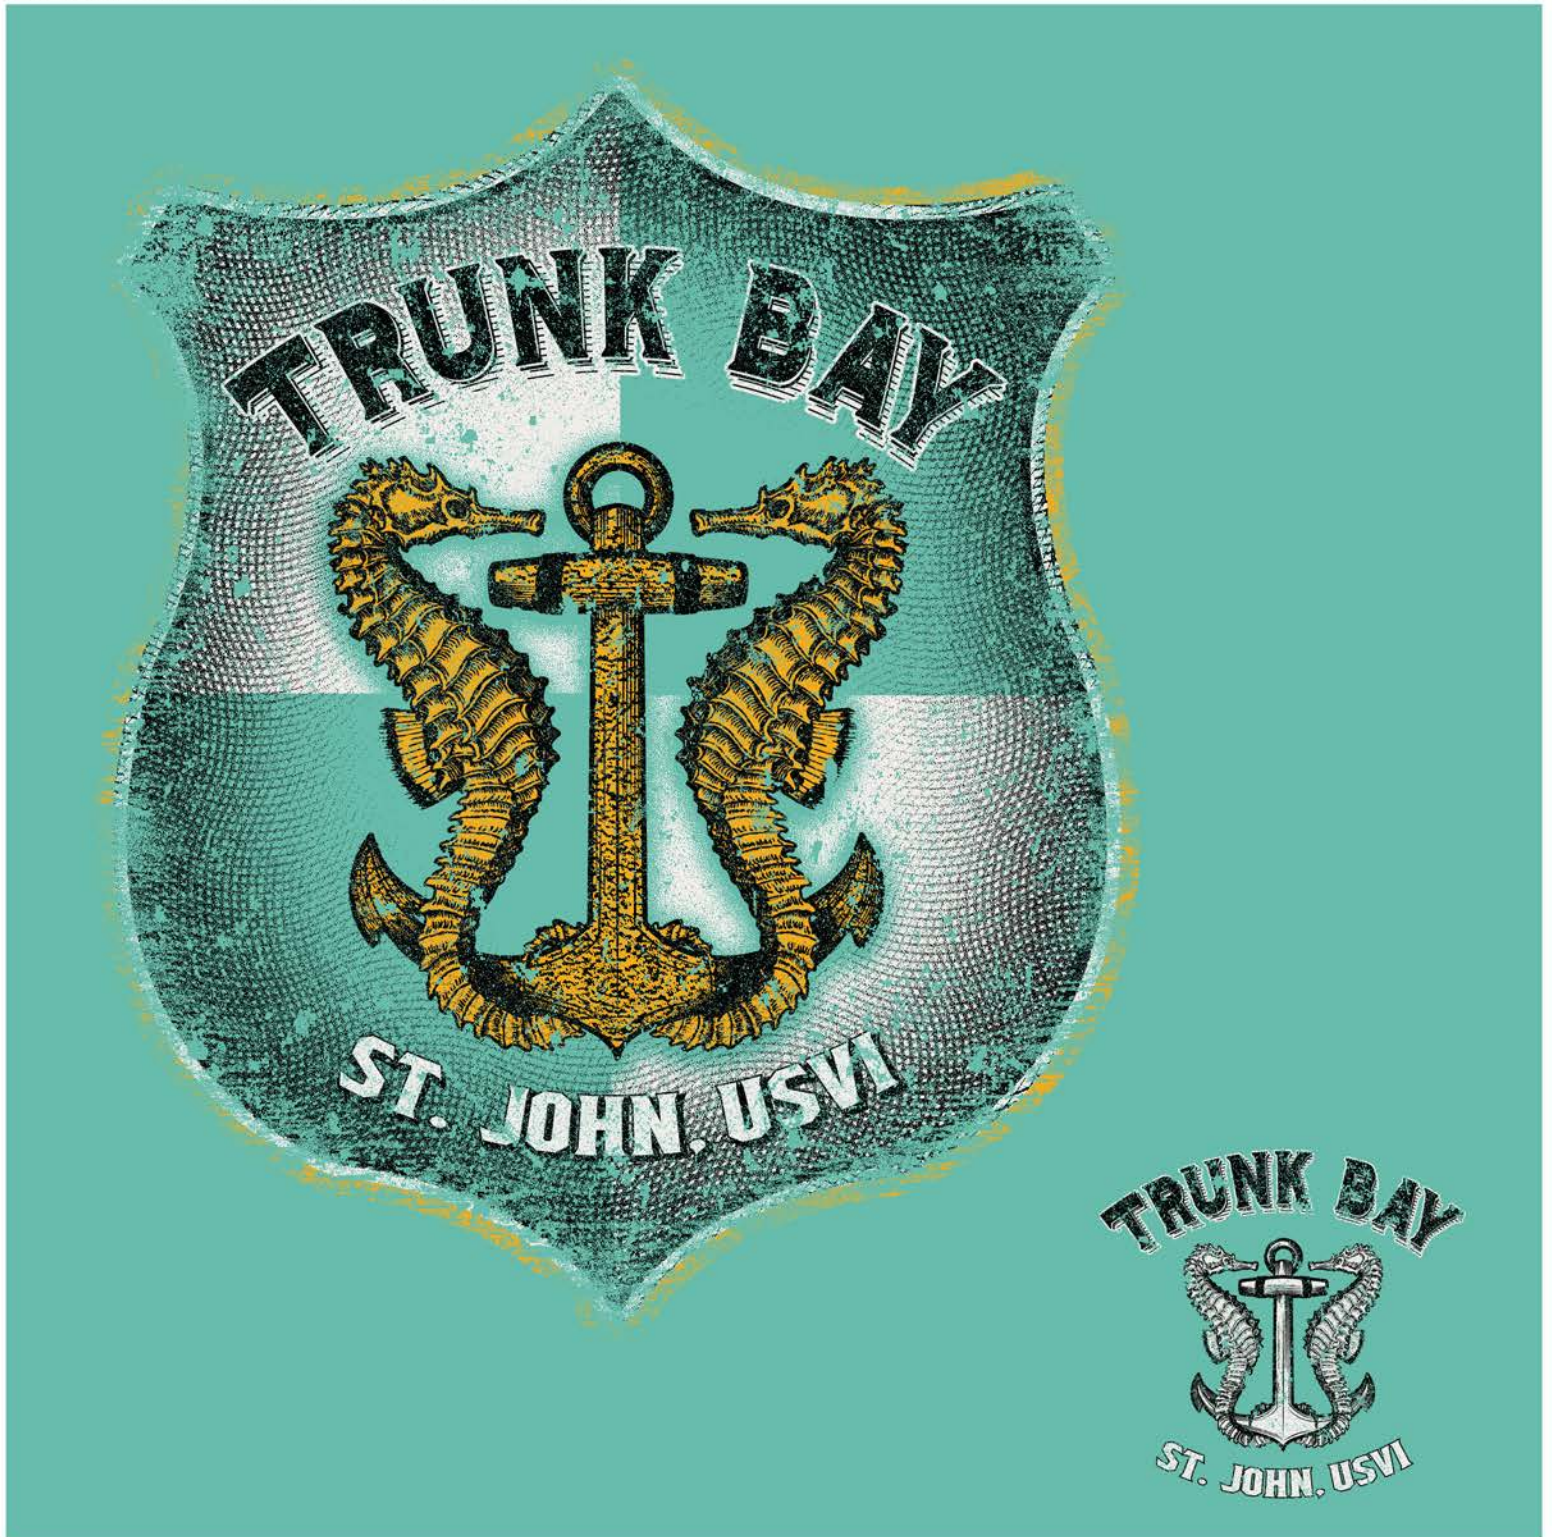

LEFT CHEST 3.5" x 4"

**TOPSAIL
INK & IMAGE**
VINTAGE INSPIRED DESIGN

TOP2382 - NAUTICAL CREST SEAHORSES

PRINT LOCATION & SIZE:

BACK 12" x 15"

LEFT CHEST 3.5" x 4"

**TOPSAIL
INK & IMAGE**
VINTAGE INSPIRED DESIGN